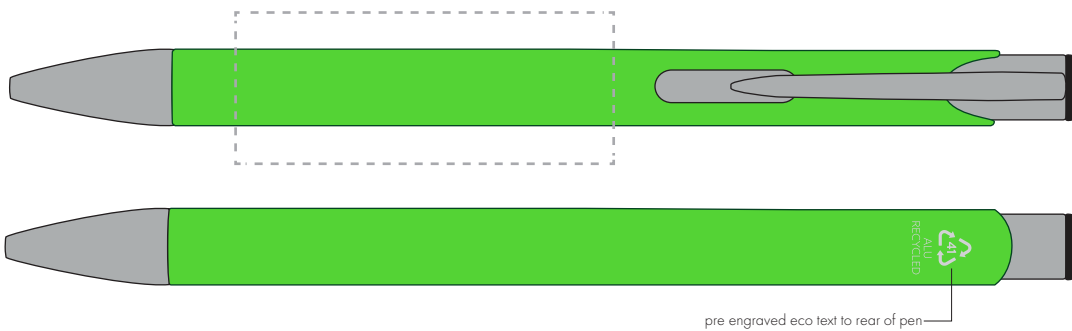

Your Ref:  
Our Ref:Quantity:  
Version: 1Product Code: TPC982001  
Product Colour: NEON GREEN**PRINTING CONCERNS:**

We stock this item in the following colours

**PANTONE REFERENCE(S)**

● Engrave

ARTWORK SCALE 100%

ARTWORK SCALE 100%  
Rotary Engrave Area:  
50mm x 20mm

pre engraved eco text to rear of pen

**The dashed line is to demonstrate print area and will not appear on your printed item****PLEASE NOTE:**

- All colours including print and product are for visual purposes only and should not be regarded as the actual colour of the product and print.
- Some products may vary from batch to batch and may differ from previous orders.
- The colour and texture of a product can also have an effect on the final print colour.
- By approving this order we accept that you understand these terms.